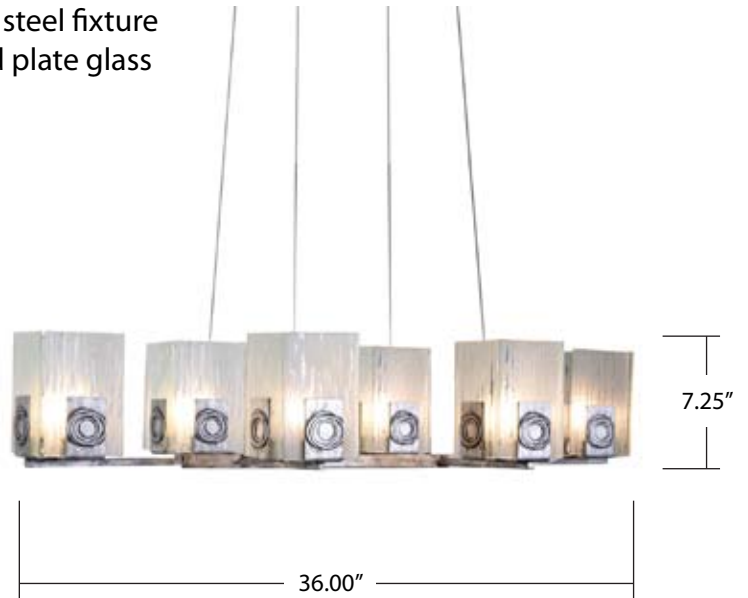

Polar 6-light oblong chandelier

Model 182N06

Description Casual contemporary, recycled steel fixture with ice crystal frosted recycled plate glass

Standard Finish Blackened Silver

Width / Diameter 17 in. / 43.2 cm

Height 7.25 in. / 18.4 cm

Length 36 in. / 91.4 cm

Extension n/a

Hanging Weight 28 lb. / 12.7 kg

Cable 10 ft. / 3 m

Canopy 5.5 x 1 in. / 13.97 x 2.5 cm, Blackened Silver

Glass 4 x 6 in. / 10.2 x 15.2 cm

Lamp type (6) 50W G9 halogen, included